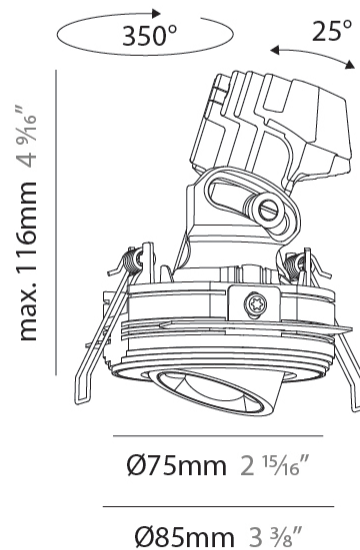

PHYSICAL

Shape: Round
Diameter (mm): 75
Diameter (in): 2 ¹⁵/₁₆
Height (mm): 116
Height (in): 4 ⁹/₁₆
Ceiling Thickness (mm): 10 / 12.5 / 15 / 25
Ceiling Thickness (in): 3/8 or 1/2 or 9/16 or 1
Min. Recessing Depth (mm): 125
Min. Recessing Depth (in): 4 ¹⁵/₁₆
Light Distribution: Direct
Diffuser: Lens Pack - Spread Lens / Linear Spread Lens / Honeycomb Louver
Fixture Finish: SSR / BKV / CWI / CRY / HAB / LAG / UFT / ITA / RUA / RUR / MIC / FTG / MYG / TWT / LOD / PUS / FRO / FUP / KIA / POP / BLS / SPG / MEY / GOH / GUM / CHC / COM / ABZ / JAG / OBR / MOS / ROR
Fixture Material: Aluminum Die Cast
Cut-out Measurements: D. 86mm / 3 3/8"

ELECTRICAL

Lamp Type: LED (Zhaga Standard)
Input Wattage (W): 14
Total Output Wattage (W): 12.7
Dimming: Dali Dimming
Driver Included: No
Driver Location: Recessed Housing
Driver Type: Constant Current - Universal (120Vac only for DALI driver)
Driver Class: Class 2
Input Voltage (V): 120 - 277
Constant Current (MA): 700

LED

Number of LEDs: 1
Color Temperature (°K): 2700-6500 Tunable White
Max. Delivered Lumen (lm): 1129
Nominal Lumen (lm): 1460
CRI: >90 CRI
Lamp Life (hrs): 50000
Special LEDs offerings: Tunable White

OPTICAL

Reflector°: 36
Adjustability: Rotational 350° / Tilt 25°

RATINGS AND CERTIFICATIONS

Certified By: Certified for North American Standards
IP rating: IP20